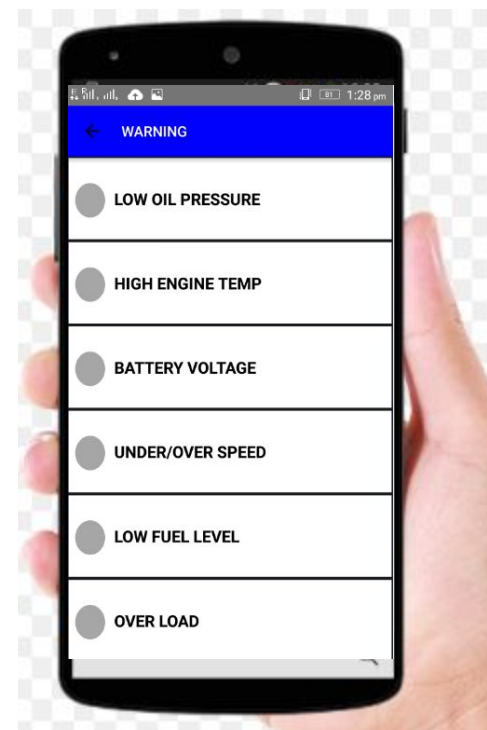

## KOEL Remote Monitoring

- **Periodic reports**
  - Genset usage
  - Fuel consumption
- **Reminders**
  - Preventive maintenance
  - Fuel & Oil top-up
- **Track live performance**
  - Loading
  - Fuel consumption
  - Operating temperatures
- **Alerts**
  - Abnormal conditions
  - Any Controller alarms